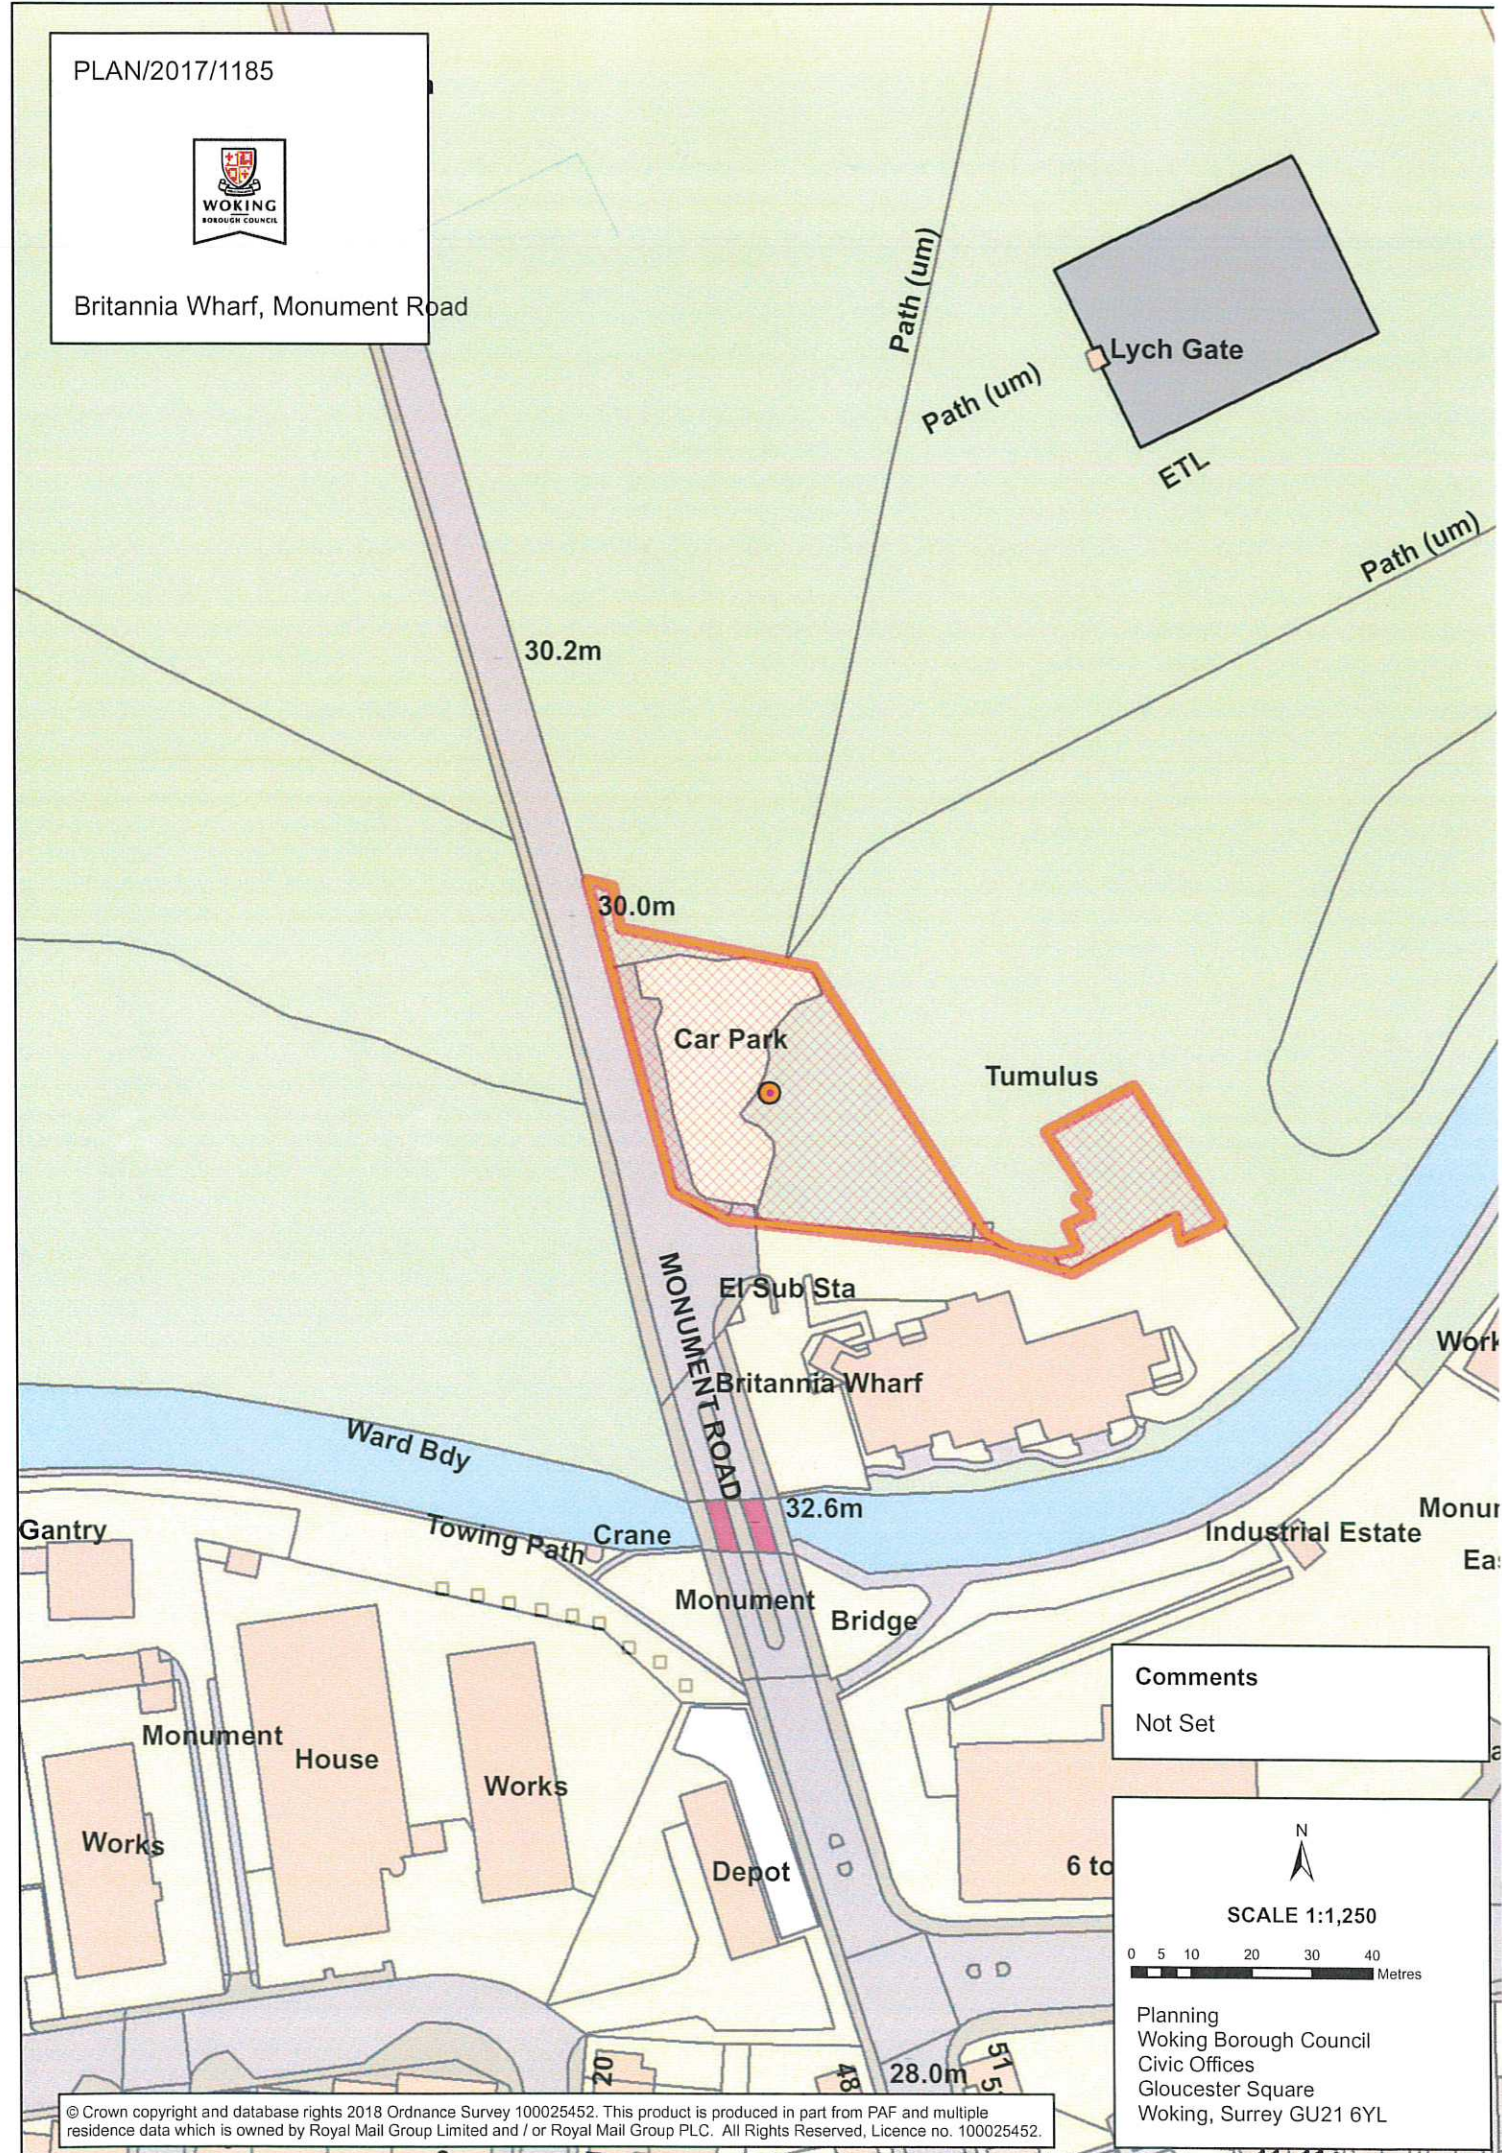

PLAN/2017/1185

Britannia Wharf, Monument Road

Comments  
Not Set

Planning  
Woking Borough Council  
Civic Offices  
Gloucester Square  
Woking, Surrey GU21 6YL